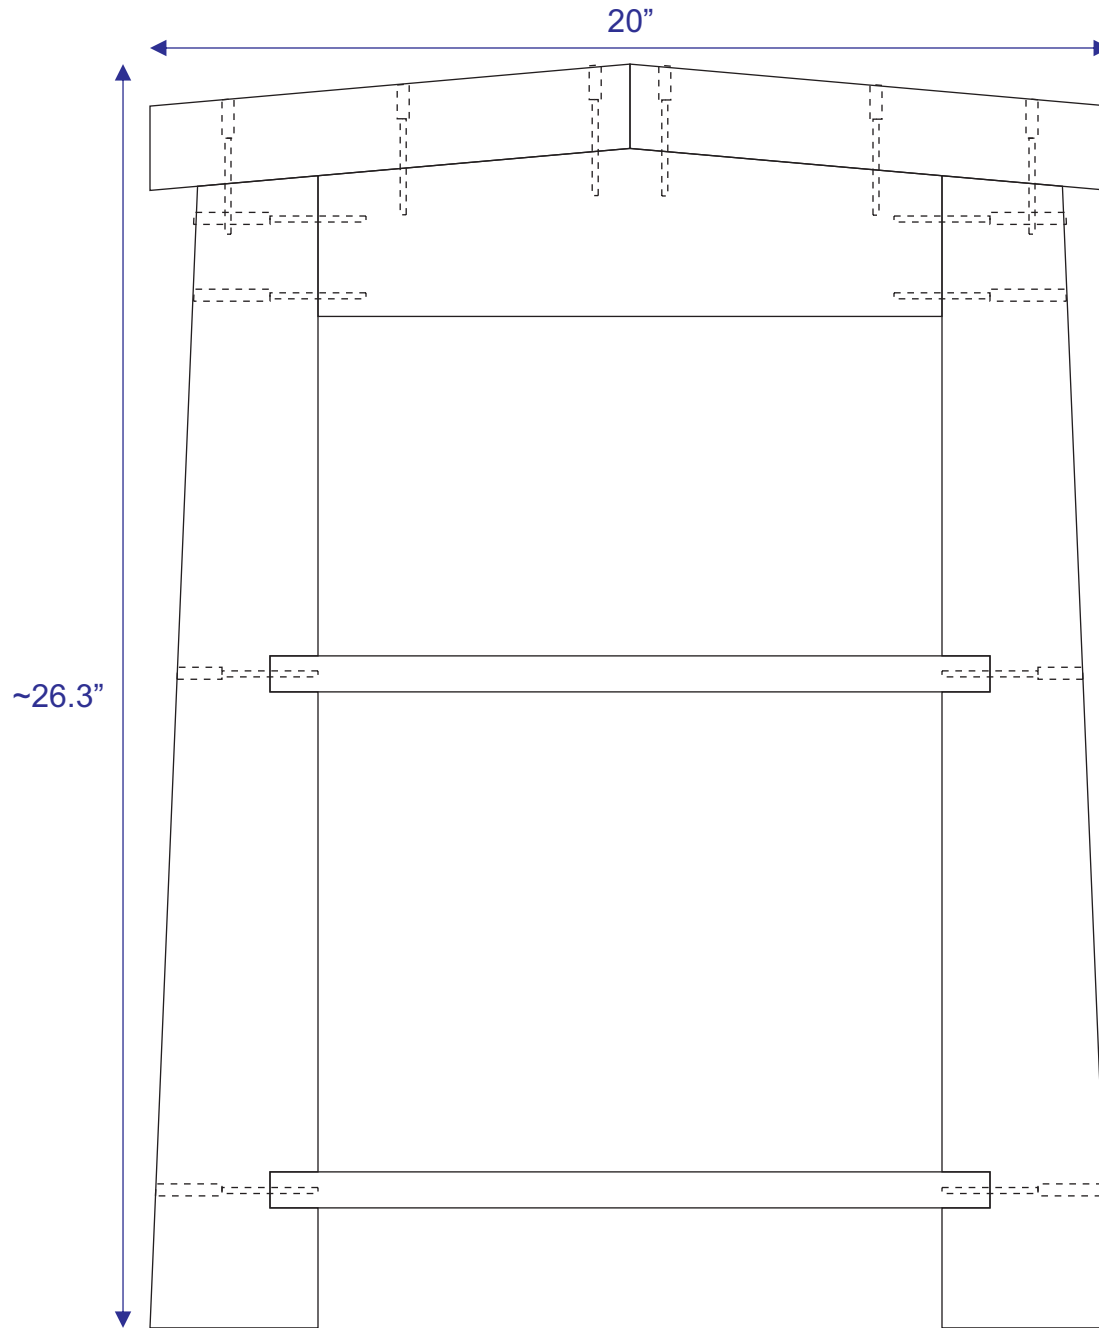

Shoe Storage Bench

Preparation of 4x4
[Make 4]

Preparation of 1x4 [Make 2]

Preparation of 2x12 (48" long) [Make 2]

Preparation of 16"x3/4" BK Panel (48" Long) [Make 2]

Shopping List

Qty.	Item
1	1x4 x4'
1	4x4 x8'
1	2x12 x8'
2	16"x3/4"x48" BK Panel
24	#8 x 2" wood screws
5	#8 x 1" wood screws
1	5/8" x 3' hardwood dowel
1 btl.	Carpenter's wood glue

End View of all
Prepared 4x4s

Scale: 25%

End View
showing
assembly
details

Scale: 25%

Side View showing doweling

Scale: 20%

Top View showing doweling

Scale: 20%