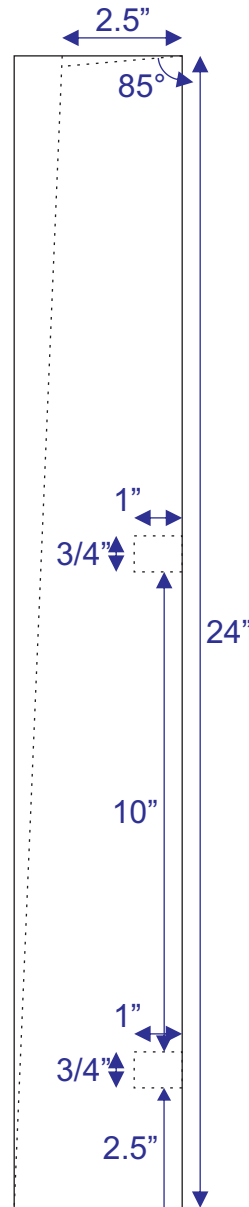

Shoe Storage Bench

Preparation of 4x4
[Make 4]

Preparation of 1x4 [Make 2]

Preparation of 2x12 (48" long) [Make 2]

Preparation of 16"x3/4" BK Panel (48" Long) [Make 2]

Shopping List

Qty.	Item
1	1x4 x4'
1	4x4 x8'
1	2x12 x8'
2	16"x3/4"x48" BK Panel
24	#8 x 2" wood screws
5	#8 x 1" wood screws
1	5/8" x 3' hardwood dowel
1 btl.	Carpenter's wood glue

End View of all
Prepared 4x4s

Scale: 25%

End View
showing
assembly
details

Scale: 25%

Side View showing doweling

Scale: 20%

Top View showing doweling

Scale: 20%