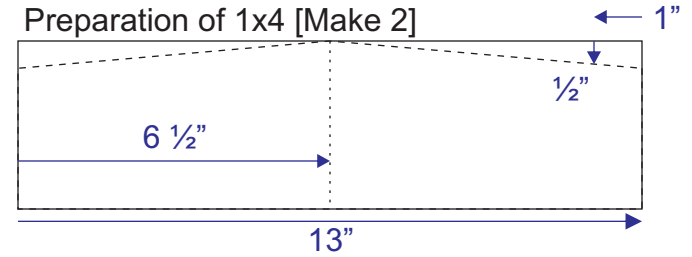

Shoe Storage Bench

Preparation of 4x4
[Make 4]

Preparation of 1x4 [Make 2]

Preparation of 2x12 (48" long) [Make 2]

Preparation of 16"x3/4" BK Panel (48" Long) [Make 2]

Shopping List

Qty.	Item
1	1x4 x4'
1	4x4 x8'
1	2x12 x8'
2	16"x3/4"x48" BK Panel
24	#8 x 2" wood screws
5	#8 x 1" wood screws
1	5/8" x 3' hardwood dowel
1 btl.	Carpenter's wood glue

End View of all
Prepared 4x4s

Scale: 25%

End View
showing
assembly
details

Scale: 25%

Side View showing doweling

Scale: 20%

Top View showing doweling

Scale: 20%